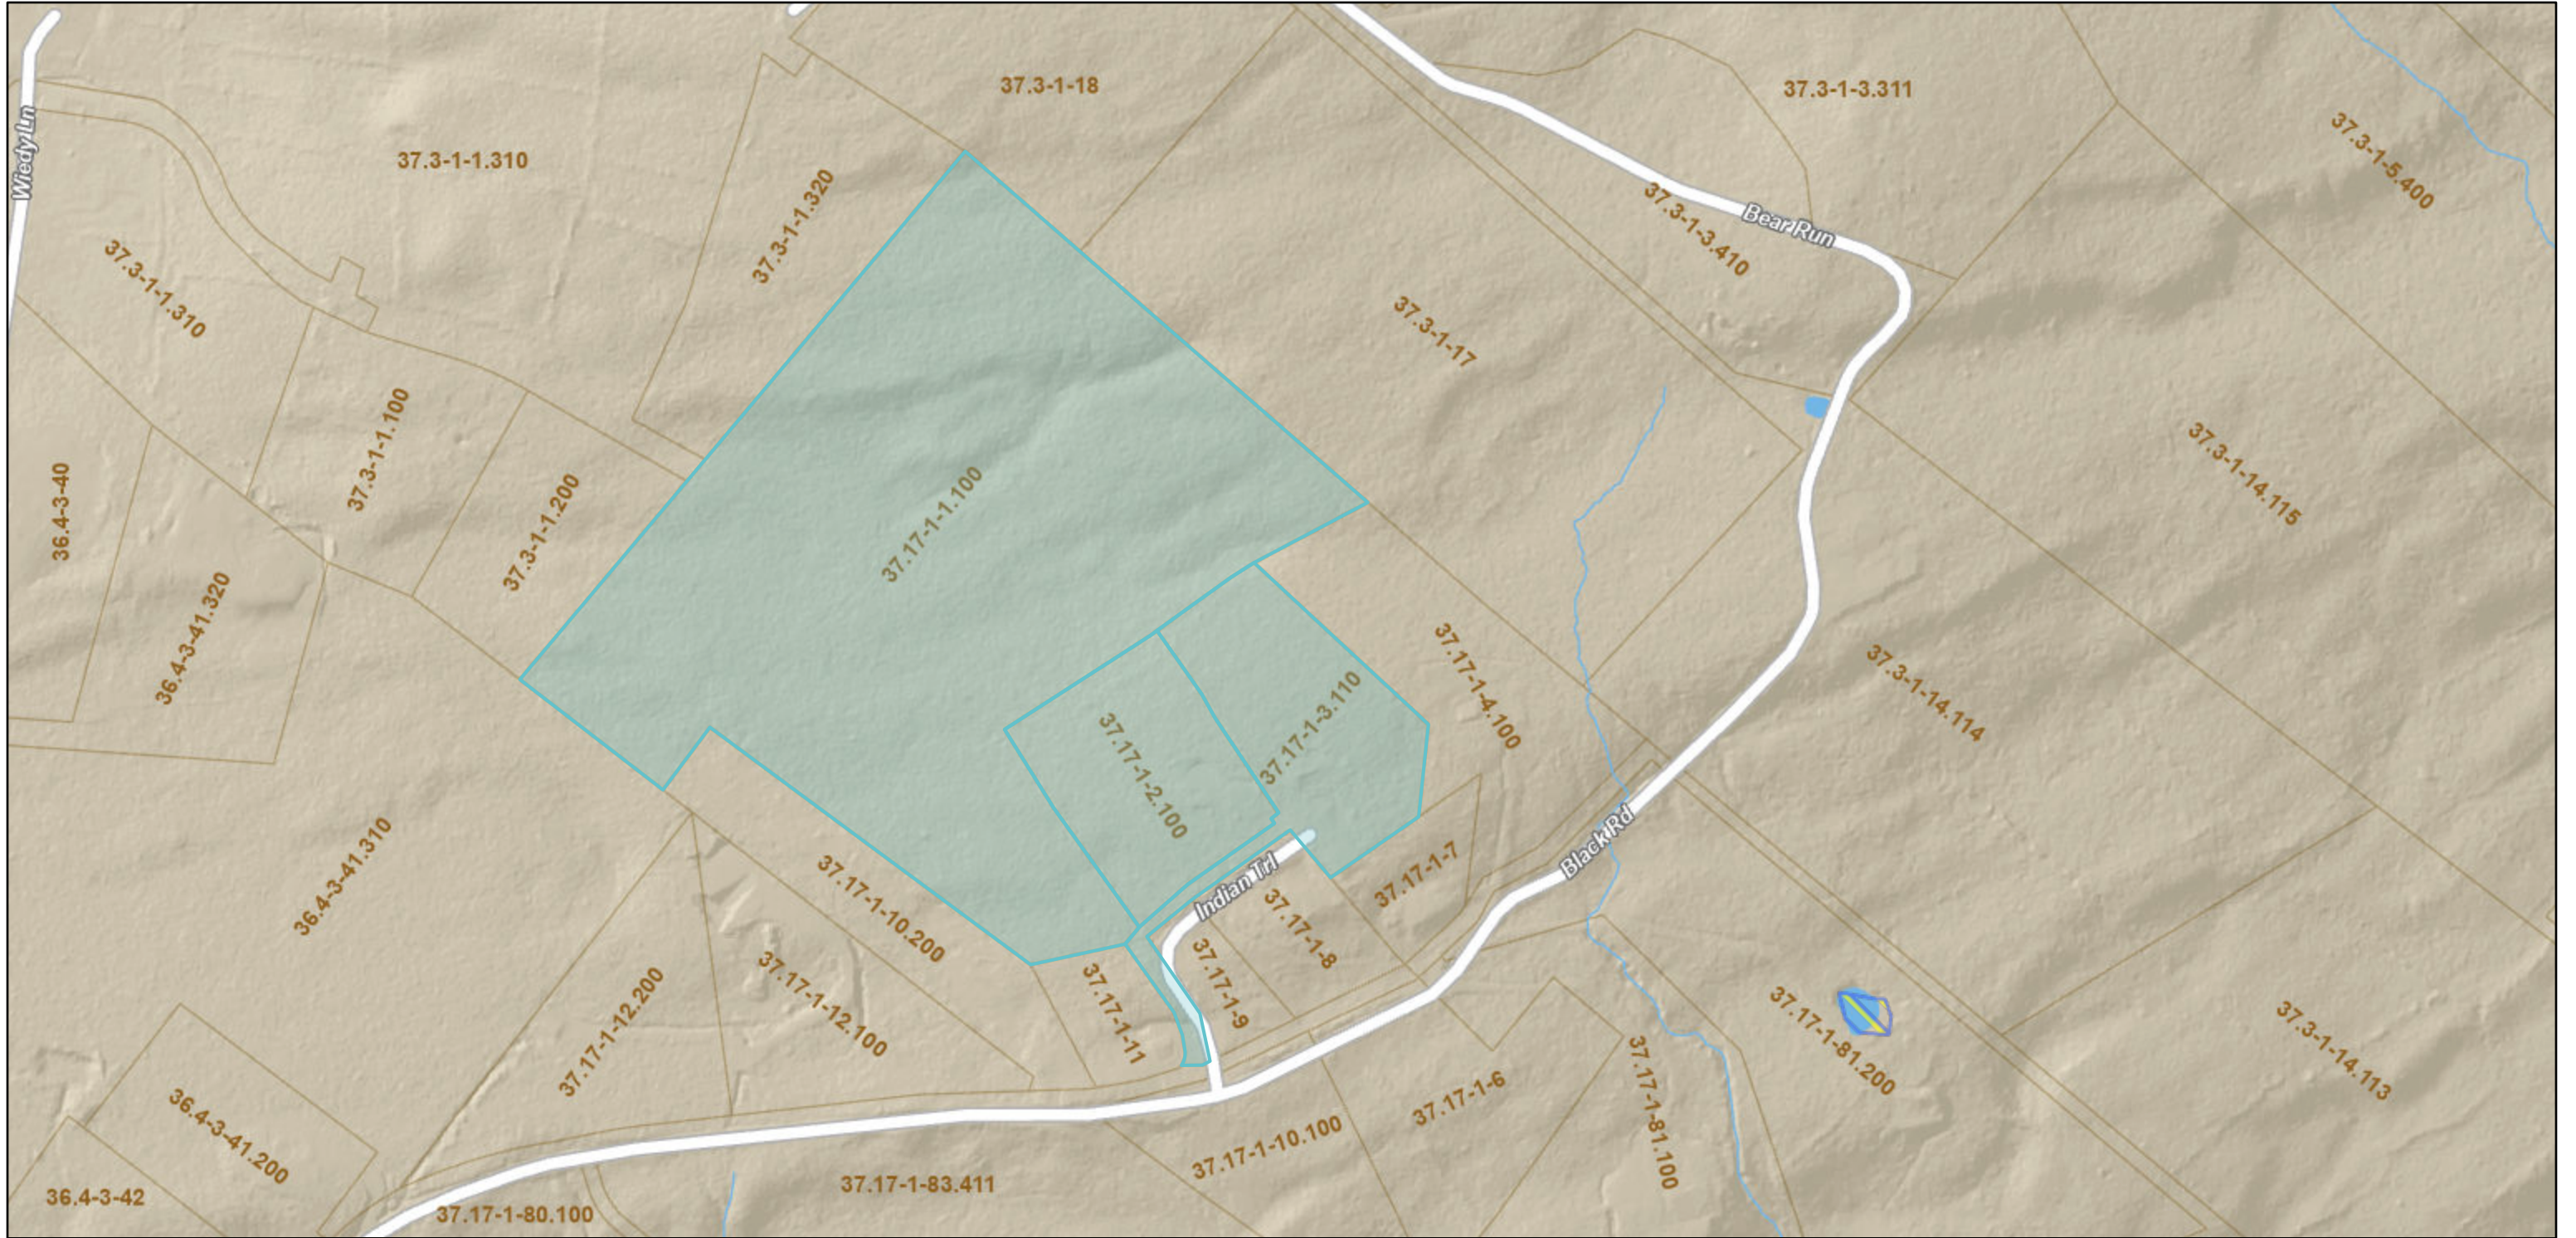

# Ulster County Parcel Viewer

January 19, 2022

-  Override 1
-  Wetlands\_NWI\_USFWS2005